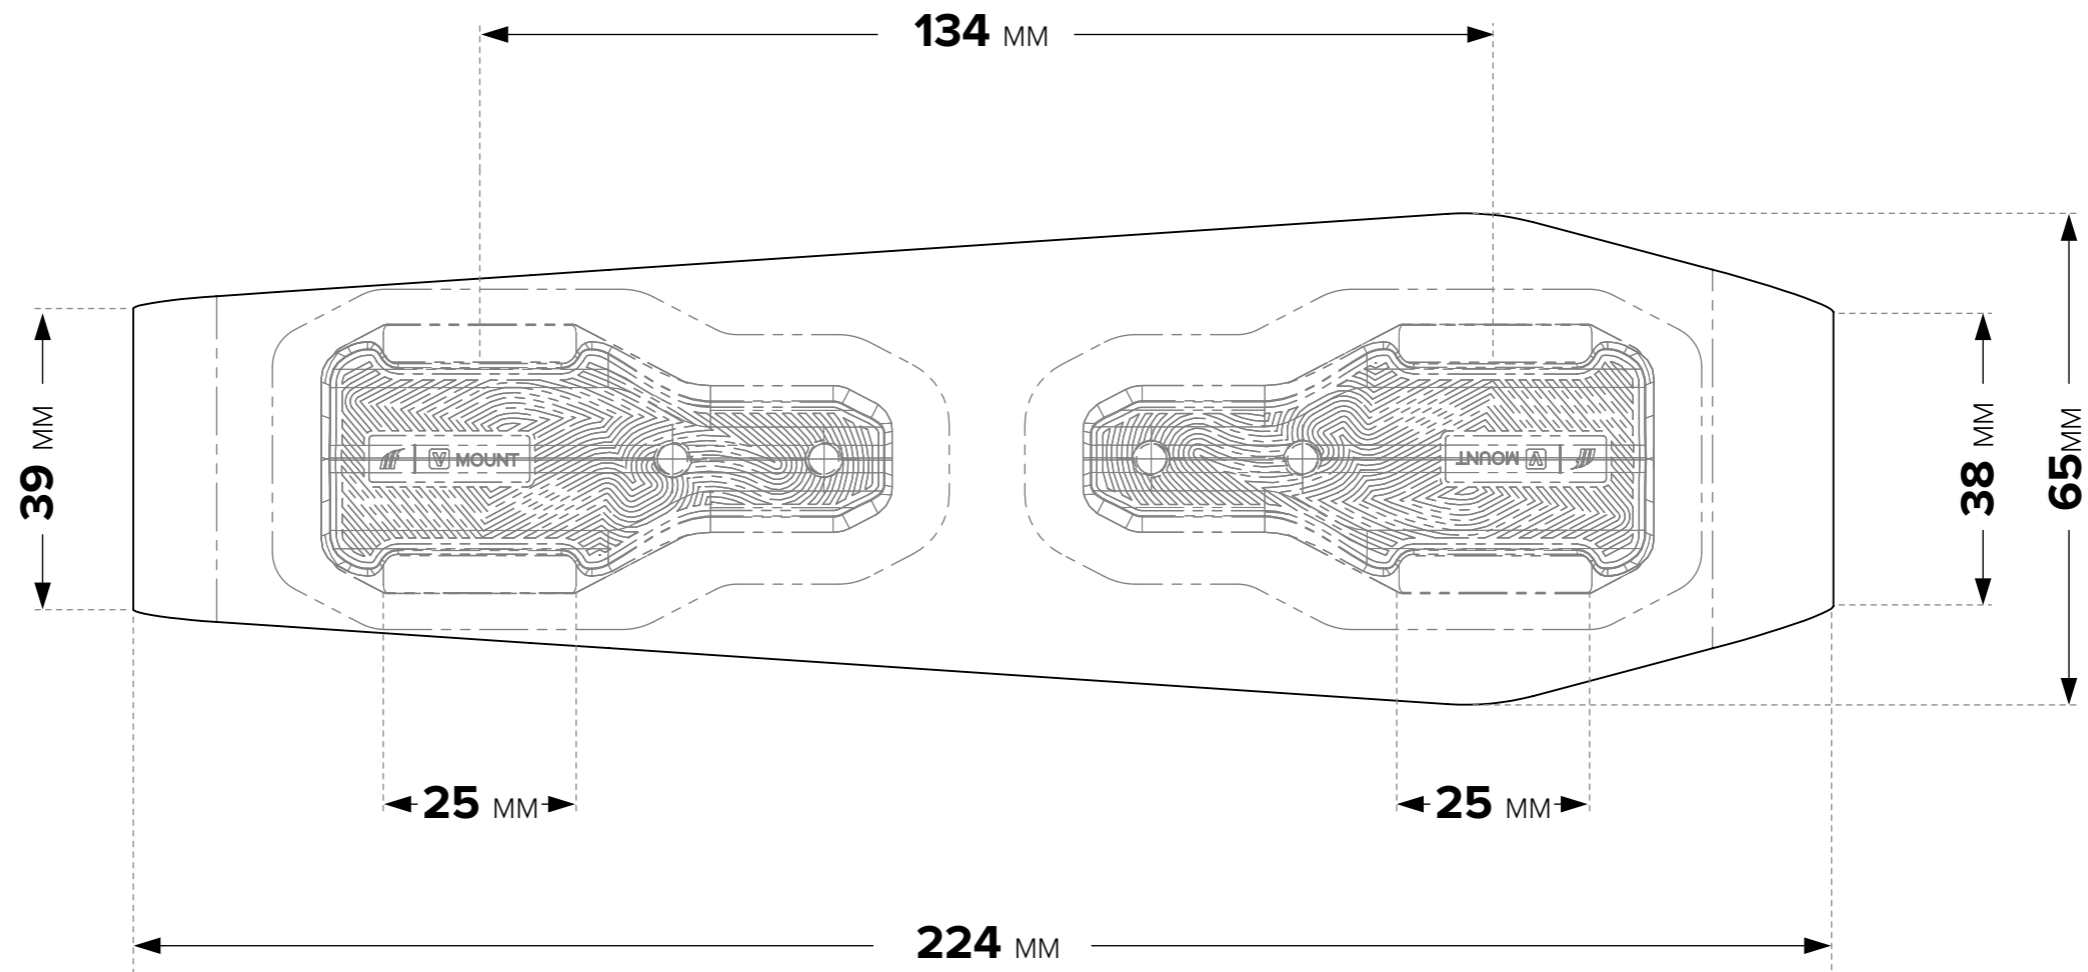

0.8L Top Tube Bag (Zip) Road/Gravel

1.1L Top Tube Bag (Flip + Zip) Road/Gravel/MTB

1.5L Top Tube Bag (Flip + Zip) MTB