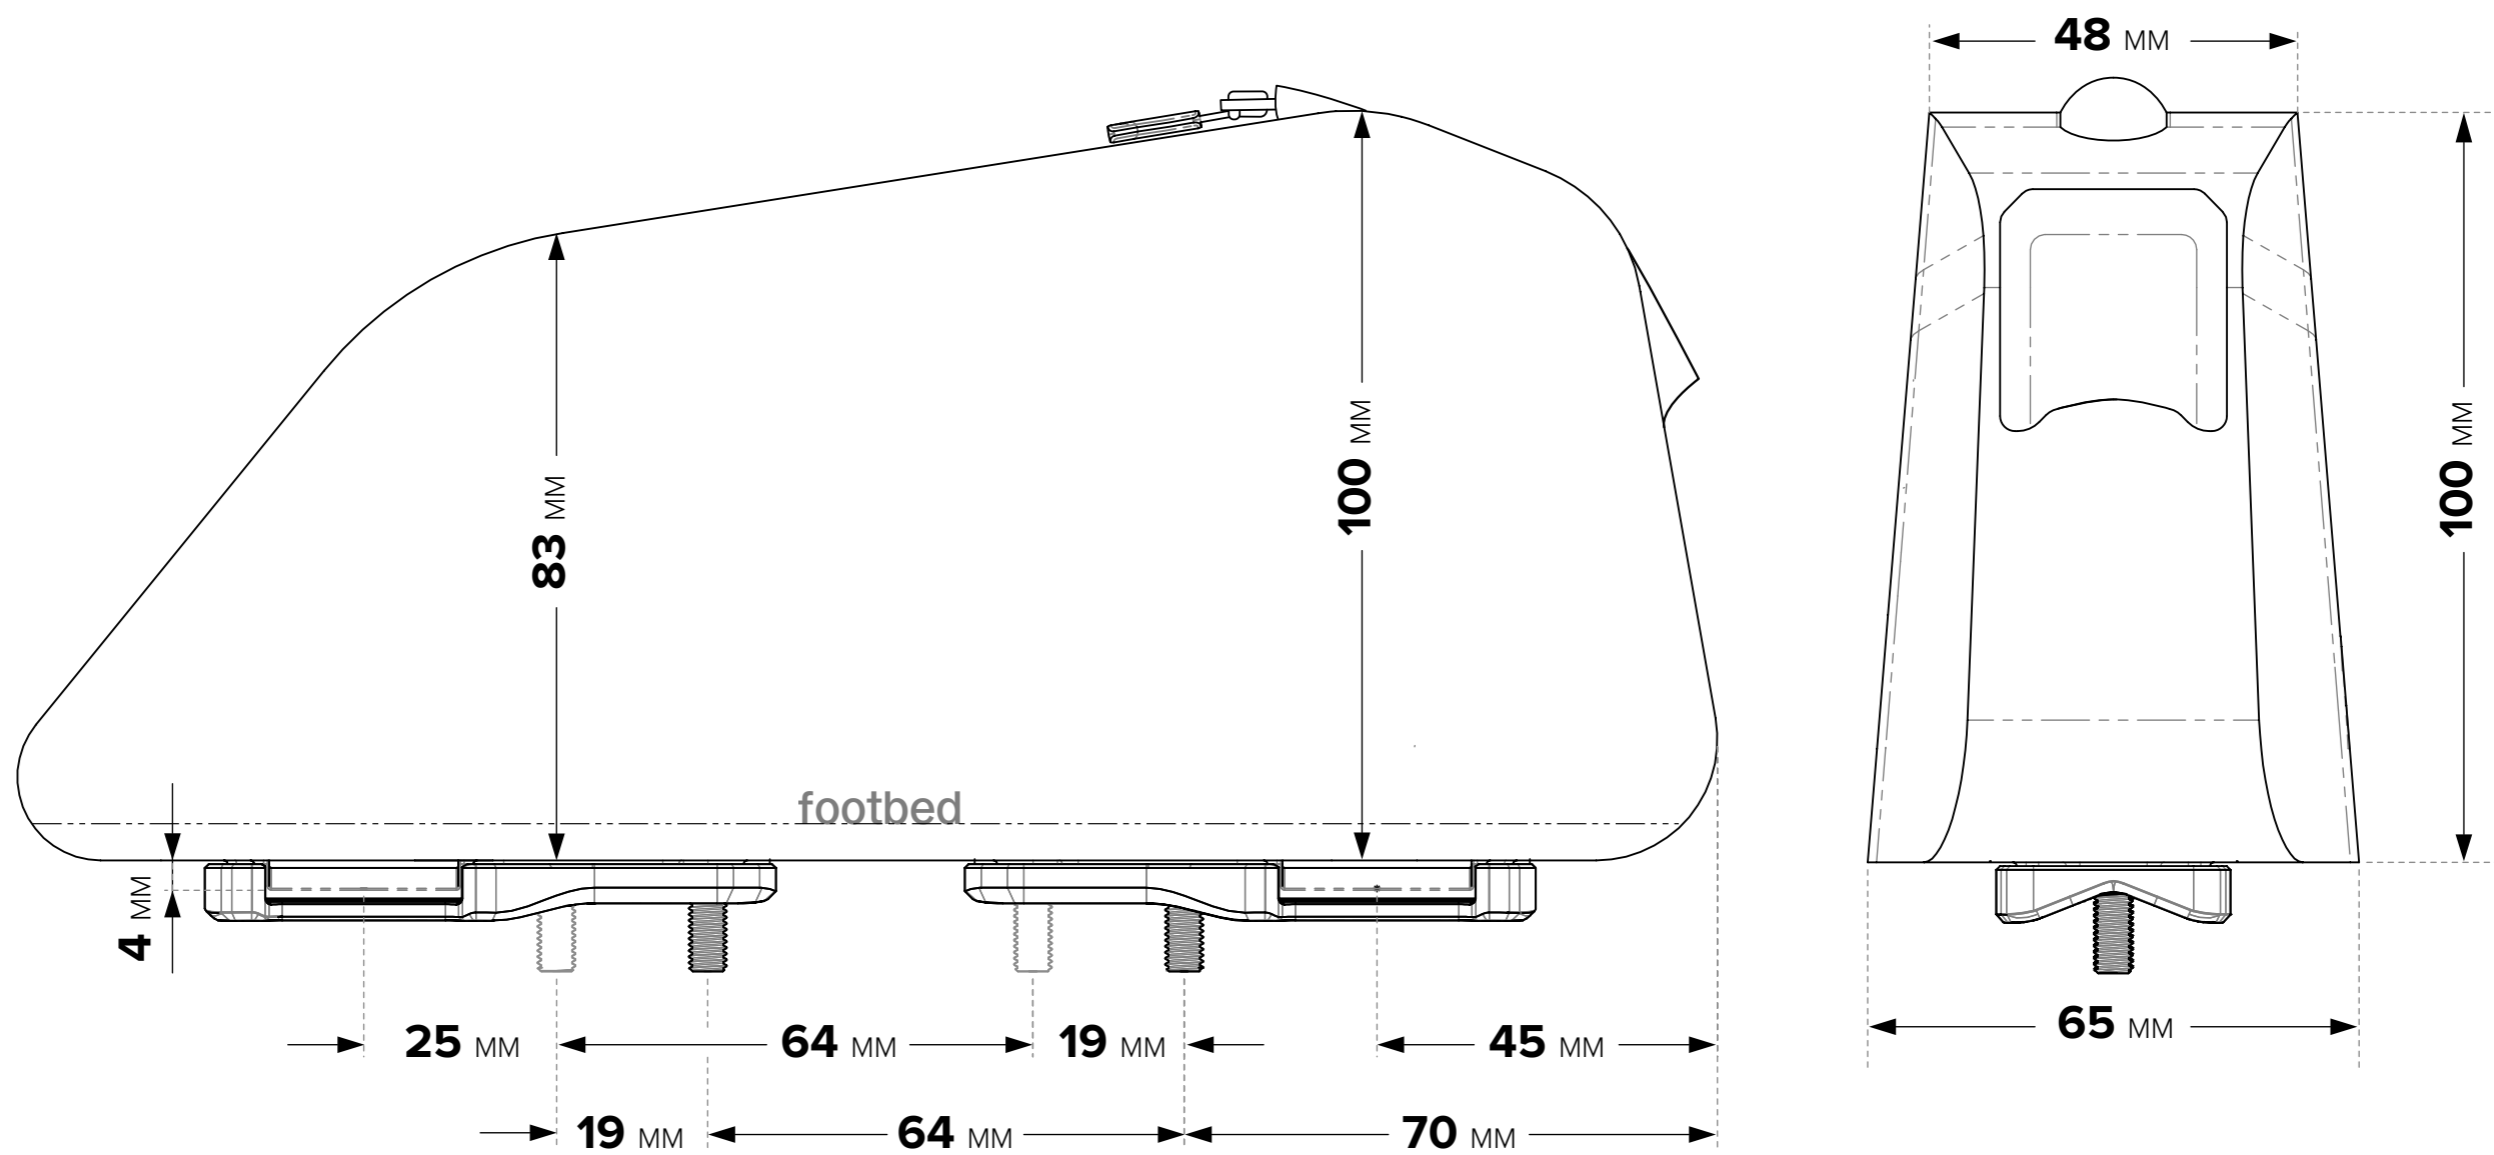

0.8L Top Tube Bag (Zip) Road/Gravel

1.1L Top Tube Bag (Flip + Zip) Road/Gravel/MTB

1.5L Top Tube Bag (Flip + Zip) MTB