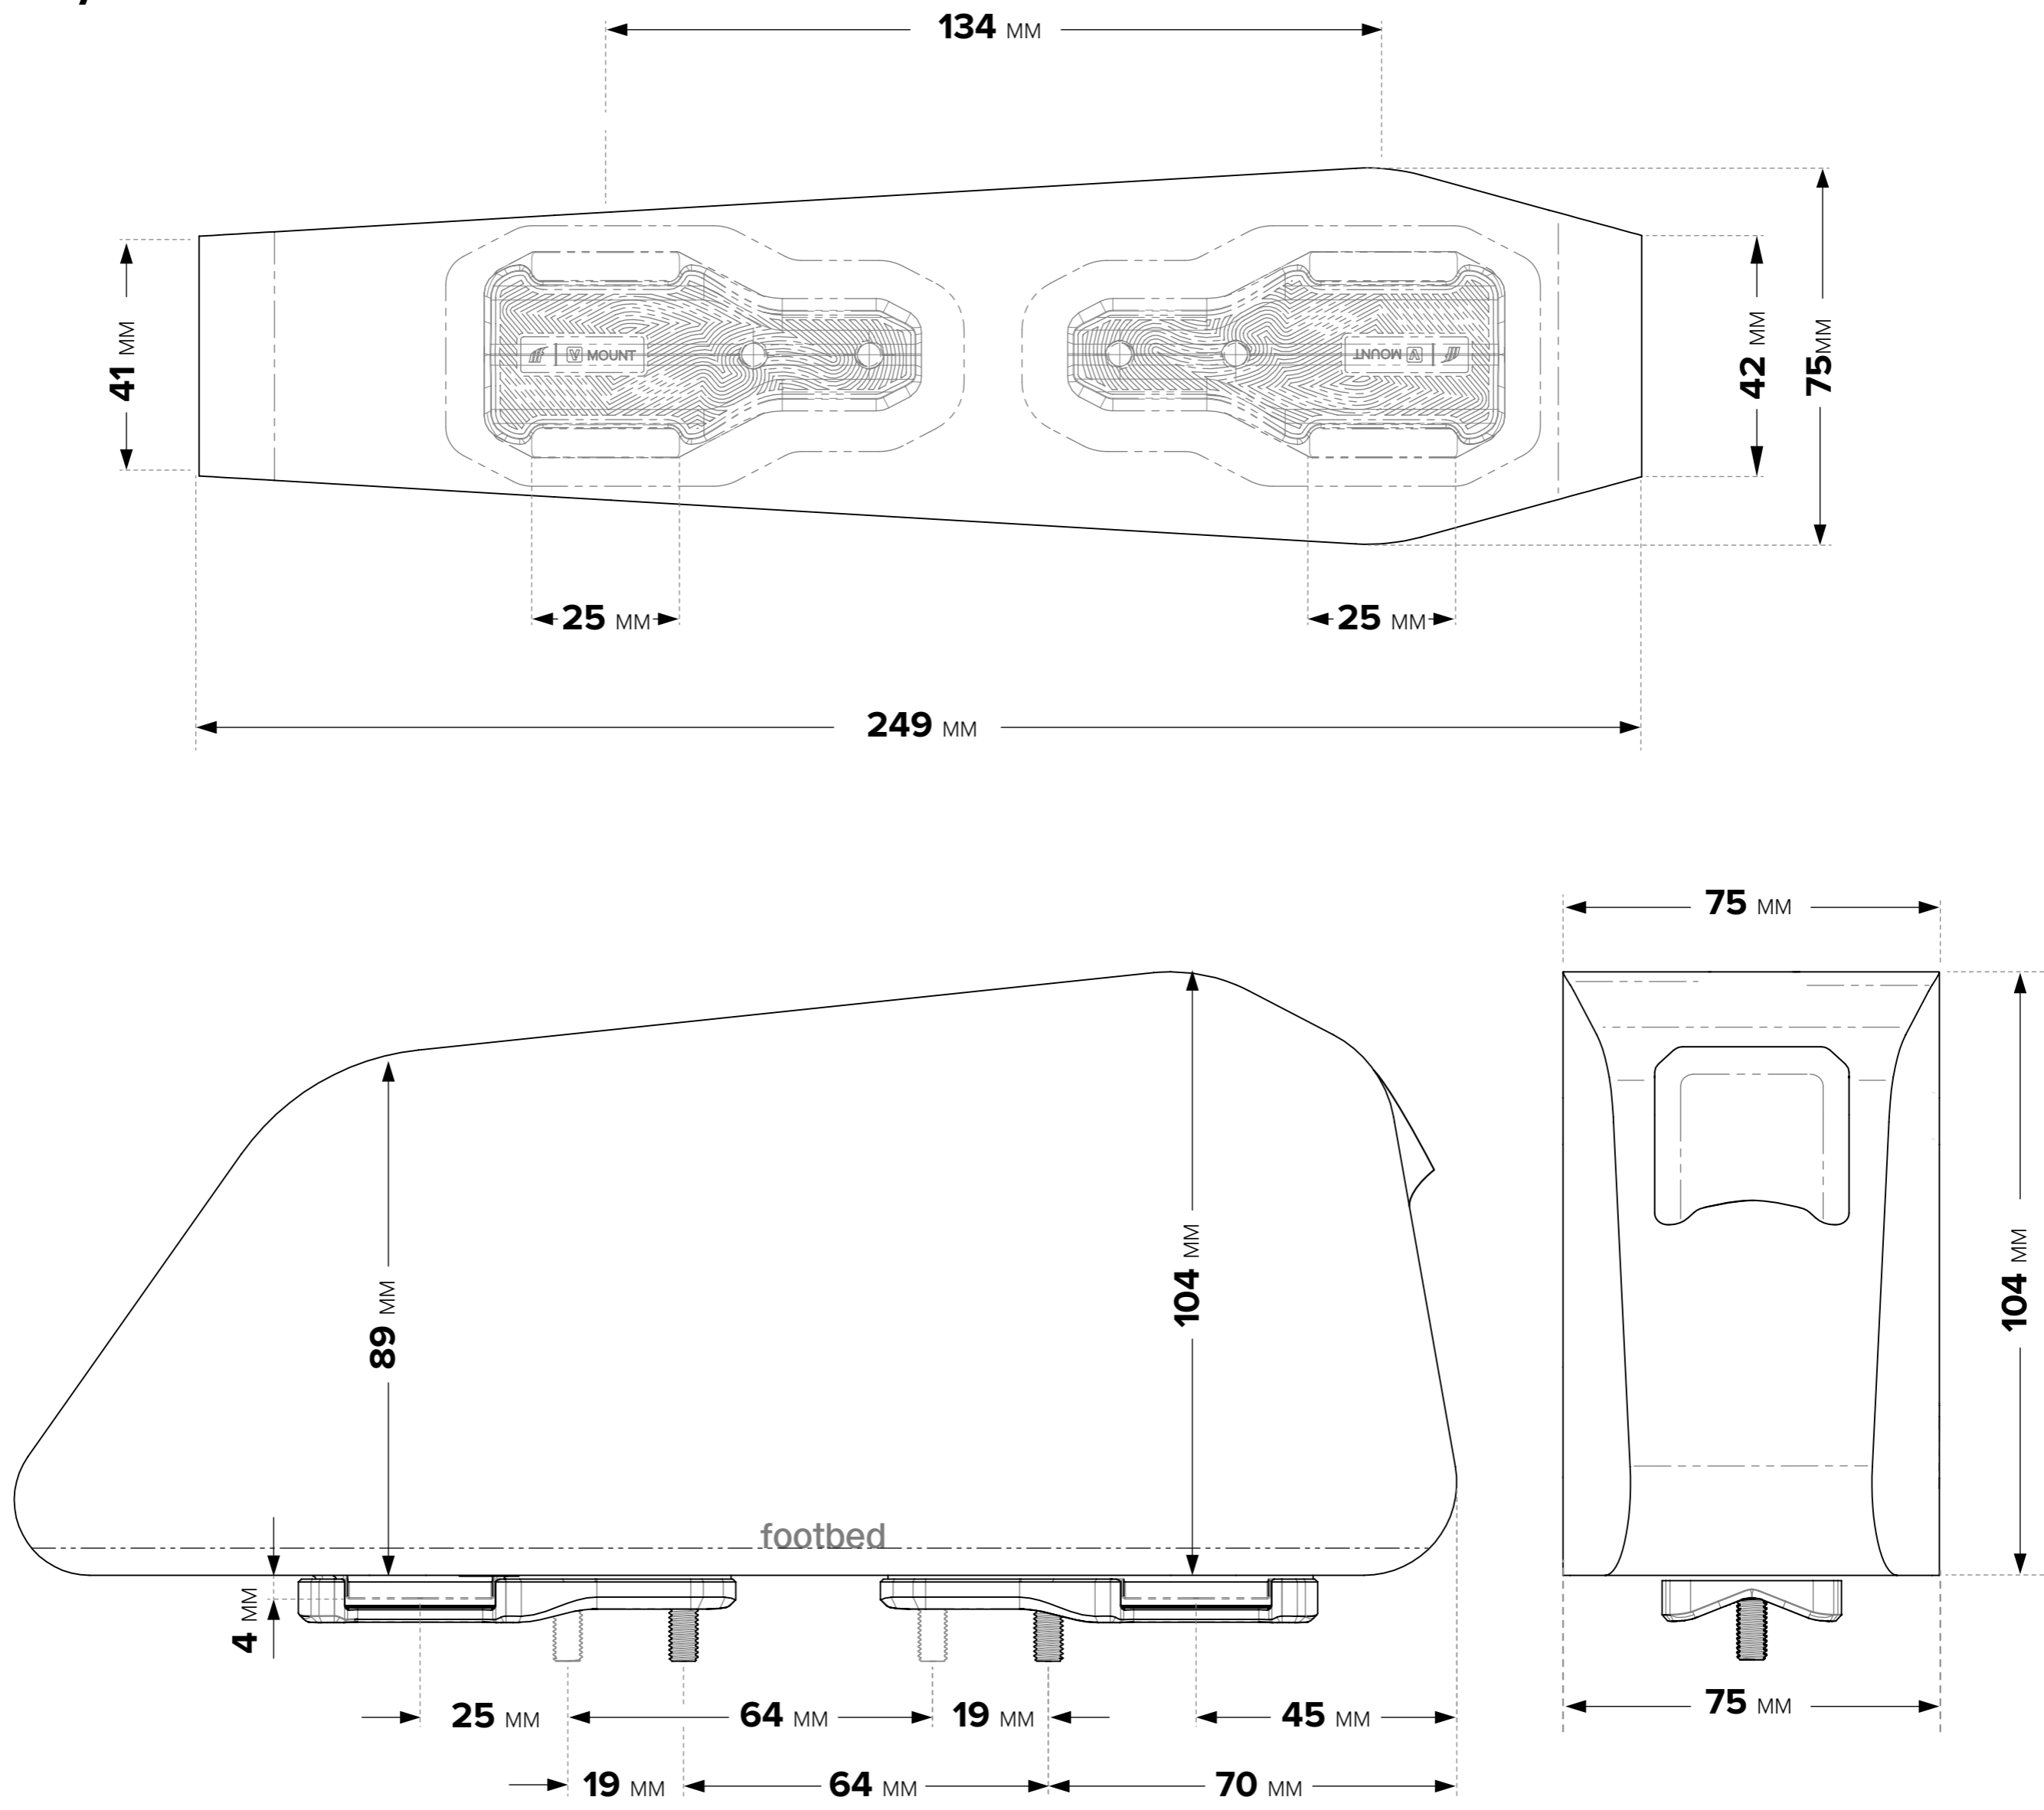

0.8L Top Tube Bag (Zip) Road/Gravel

1.1L Top Tube Bag (Flip + Zip) Road/Gravel/MTB

1.5L Top Tube Bag (Flip + Zip) MTB